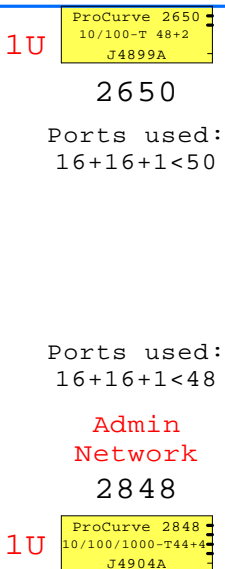

Compute Nodes: AMD64 Opteron

Console Network

Control Node:

45
ron