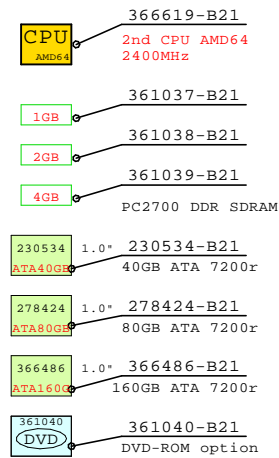

BOM for the Control Node DL585 and Switches

Part Number	Qty	Description
1	378020-421	1 HP ProLiant DL585 2.4GHz 1MB 2GB 2P AMD6
1.1	347708-B21	4 146.8GB 15000r U320 disk 1"
1.2	371047-B21	2 PC2700 1GB DDR SDRAM DIMM kit 2x512MB
2	257896-002	1 Myrinet 5-slot Switch Frame M3-E32 3U
2.1	257895-001	4 Myrinet 8-port FS Card M3-SW16-8F
2.2	262818-001	1 Myrinet SNMP Monitor Card M3-M
3	J4899A	1 ProCurve 2650 10/100-T 48+2=50 Port 1U
4	J4904A	1 ProCurve 2848 10/100/1000-T 44+4=48 Port

Myrinet

Optional Storage

Compute and Control Node Options

DL145

DL585

DL145 Options

DL585 Options