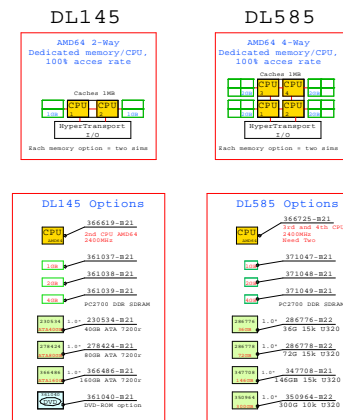

Compute and Control Node Options

For Golden Eggs:
http://www.LinuxHPC.org
Date: 14-Mar-2005
©2005 Matti Patari. All rights reserved.
GOLDEN EGGS 14-Mar-2005 CP4000Myr132
Matti.Patari@luhlab.fi