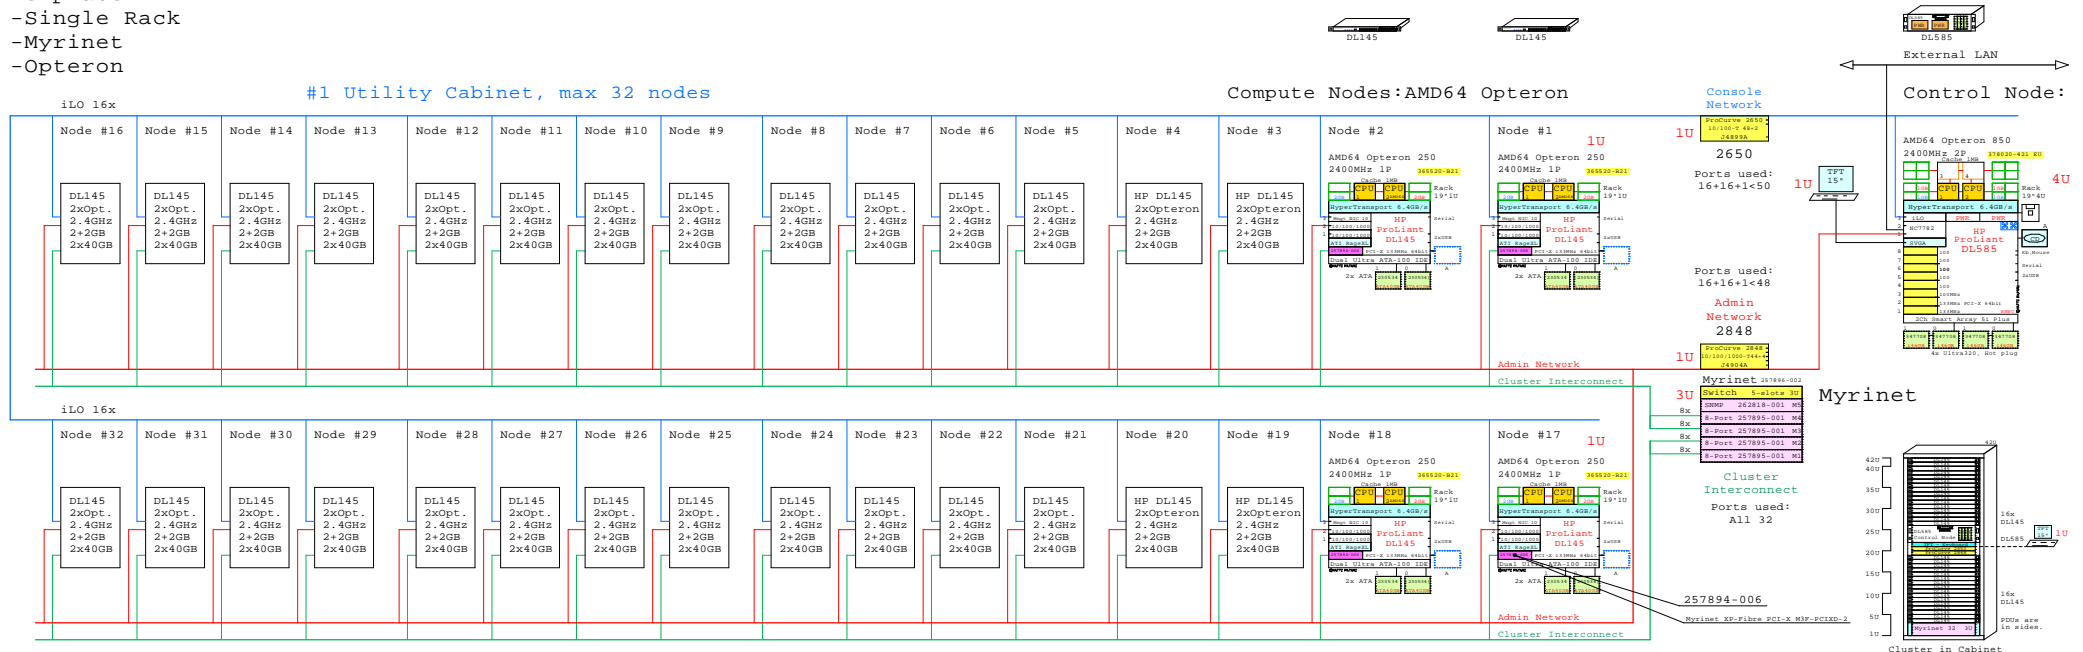

HP Unified Cluster Platform 4000

Planning Template
-Single Rack
-Myrinet
-Opteron

HP Cluster Platform 4000, Single Cabinets, Myrinet, 32x ProLiant DL145 Opteron 2.4GHz

BOM for one Compute Node DL145

Part Number	Qty	Description
1	365520-B21	1 HP ProLiant DL145 1P 2.4GHz 2GB 40GB ATA
1.1	230534-B21	1 40-GB ATA/100 7200r disk drive 1"
1.2	257894-006	1 Myrinet XP-Fibre PCI-X M3P-PCIXD-2
1.3	361038-B21	1 PC2700 2GB Memory option kit 2x1GB
1.4	366619-B21	1 DL145 2.4GHz AMD64 250 CPU option kit

BOM for the Control Node DL585 and Switches

Part Number	Qty	Description
1	378020-421	1 HP ProLiant DL585 2.4GHz 1MB 2GB 2P AMD6
1.1	347708-B21	4 146.8GB 15000r U320 disk 1"
1.2	371047-B21	2 PC2700 1GB DDR SDRAM DIMM kit 2x512MB
2	257896-002	1 Myrinet 5-slot Switch Frame M3-E32 3U
2.1	257895-001	4 Myrinet 8-port FS Card M3-SW16-8F
2.2	262818-001	1 Myrinet SNMP Monitor Card M3-M
3	J4899A	1 ProCurve 2650 10/100-T 48+2=50 Port 1U
4	J4904A	1 ProCurve 2848 10/100/1000-T 44+4=48 Port

BOM for Optional Storage

Part Number	Qty	Description
1	201723-B22	1 MSA1000 RAID Array 256MB Rack 4U
1.1	302970-B21	1 MSA30 Dual Bus Ultra320 7+7 1"
1.1.1	350964-B22	4 300GB 10000r U320 disk 1"
1.2	350964-B22	4 300GB 10000r U320 disk 1"
2	302969-B21	1 MSA30 Single Bus Ultra320 14x1"
2.1	350964-B22	5 300GB 10000r U320 disk 1"
3	302970-B21	1 MSA30 Dual Bus Ultra320 7+7 1"
3.1	286716-B22	10 146.8GB 10000r U320 disk 1"
4	273915-B21	1 Smart Array 6402/128 Ultra320 2-chan
5	281541-B21	1 HBA 2Gb/s PCI FCA2214 for Linux