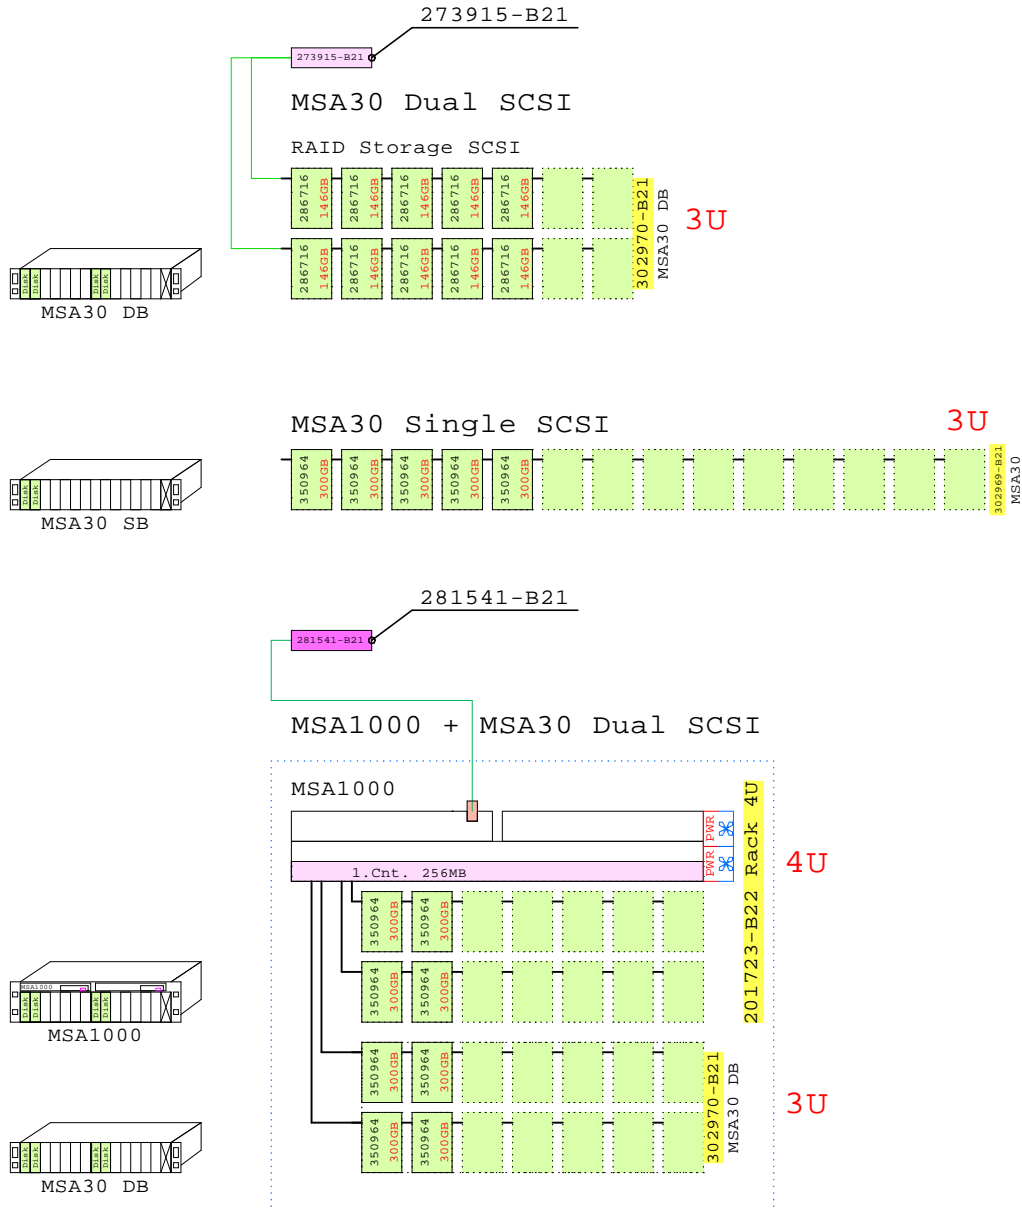

HP Unified Cluster Platform 4000

Planning Template
-Single Rack
-Myrinet
-Opteron

HP Cluster Platform 4000, Single Cabinets, Myrinet, 32x ProLiant DL145 Opteron 2.4GHz

BOM for one Compute Node DL145

Part Number	Qty	Description
1	365520-B21	1 HP ProLiant DL145 1P 2.4GHz 2GB 40GB ATA
1.1	230534-B21	1 40-GB ATA/100 7200r disk drive 1"
1.2	257894-006	1 Myrinet XP-Fibre PCI-X M3P-PCIXD-2
1.3	361038-B21	1 PC2700 2GB Memory option kit 2x1GB
1.4	366619-B21	1 DL145 2.4GHz AMD64 250 CPU option kit

BOM for the Control Node DL585 and Switches

Part Number	Qty	Description
1	378020-421	1 HP ProLiant DL585 2.4GHz 1MB 2GB 2P AMD6
1.1	347708-B21	4 146.8GB 15000r U320 disk 1"
1.2	371047-B21	2 PC2700 1GB DDR SDRAM DIMM kit 2x512MB
2	257896-002	1 Myrinet 5-slot Switch Frame M3-E32 3U
2.1	257895-001	4 Myrinet 8-port FS Card M3-SW16-8F
2.2	262818-001	1 Myrinet SNMP Monitor Card M3-M
3	J4899A	1 ProCurve 2650 10/100-T 48+2=50 Port 1U
4	J4904A	1 ProCurve 2848 10/100/1000-T 44+4=48 Port

DL145

DL145

DL585

Compute Nodes: AMD64 Opteron

Console Network

Control Node:

45
ron

45
ron

Myrinet

Optional Storage

Compute and Control Node Options

DL145

DL585

DL145 Options

DL585 Options