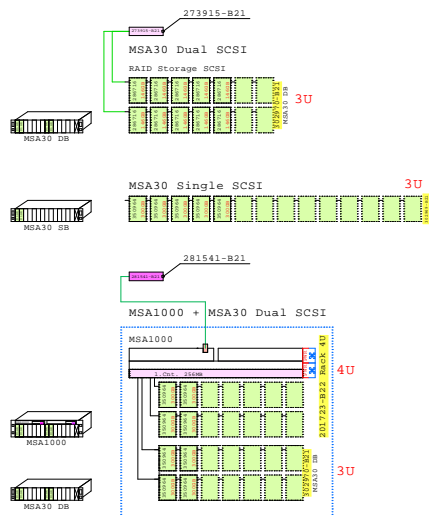

Optional Storage