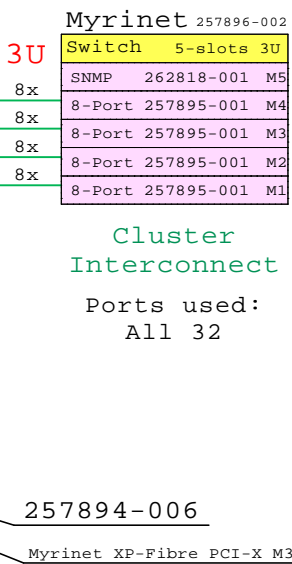

BOM for the Control Node DL585 and Switches

Part Number	Qty	Description
1	378020-421	1 HP ProLiant DL585 2.4GHz 1MB 2GB 2P AMD6
1.1	347708-B21	4 146.8GB 15000r U320 disk 1"
1.2	371047-B21	2 PC2700 1GB DDR SDRAM DIMM kit 2x512MB
2	257896-002	1 Myrinet 5-slot Switch Frame M3-E32 3U
2.1	257895-001	4 Myrinet 8-port FS Card M3-SW16-8F
2.2	262818-001	1 Myrinet SNMP Monitor Card M3-M
3	J4899A	1 ProCurve 2650 10/100-T 48+2=50 Port 1U
4	J4904A	1 ProCurve 2848 10/100/1000-T 44+4=48 Port

DL145

DL145

DL585

Compute Nodes: AMD64 Opteron

Console Network

Control Node:

45
ron

45
ron

Myrinet

Optional Storage

Compute and Control Node Options

DL145

DL585

DL145 Options

DL585 Options