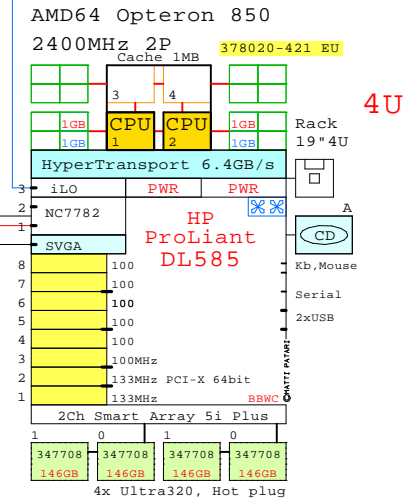

BOM for the Control Node DL585 and Switches

Part Number	Qty	Description
1	378020-421	1 HP ProLiant DL585 2.4GHz 1MB 2GB 2P AMD6
1.1	347708-B21	4 146.8GB 15000r U320 disk 1"
1.2	371047-B21	2 PC2700 1GB DDR SDRAM DIMM kit 2x512MB
2	257896-002	1 Myrinet 5-slot Switch Frame M3-E32 3U
2.1	257895-001	4 Myrinet 8-port FS Card M3-SW16-8F
2.2	262818-001	1 Myrinet SNMP Monitor Card M3-M
3	J4899A	1 ProCurve 2650 10/100-T 48+2=50 Port 1U
4	J4904A	1 ProCurve 2848 10/100/1000-T 44+4=48 Port

DL145

DL145

DL585

Compute Nodes: AMD64 Opteron

Console Network

Control Node:

45
ron

45
ron

Myrinet

Optional Storage

Compute and Control Node Options

DL145

DL585

DL145 Options

DL585 Options