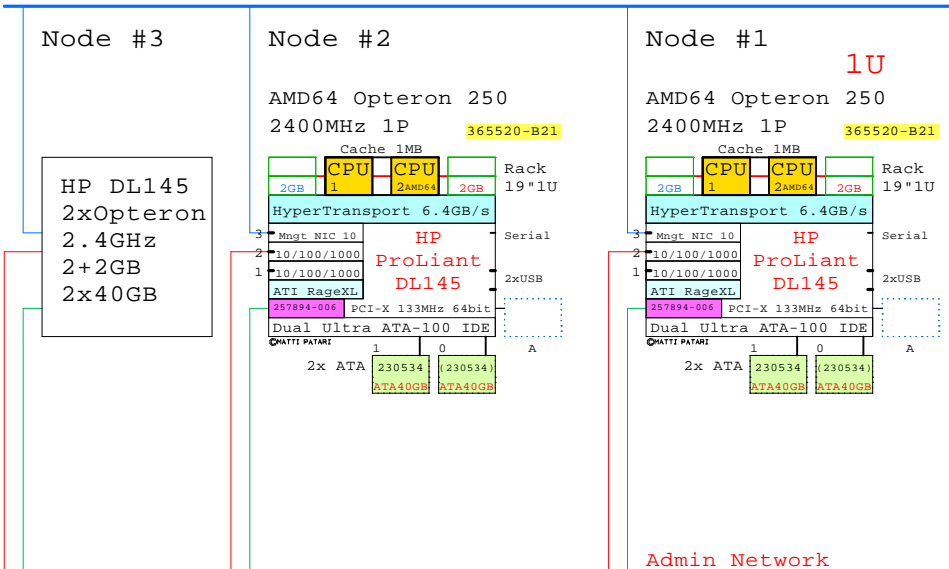

BOM for the Control Node DL585 and Switches

Part Number	Qty	Description
1	378020-421	1 HP ProLiant DL585 2.4GHz 1MB 2GB 2P AMD6
1.1	347708-B21	4 146.8GB 15000r U320 disk 1"
1.2	371047-B21	2 PC2700 1GB DDR SDRAM DIMM kit 2x512MB
2	257896-002	1 Myrinet 5-slot Switch Frame M3-E32 3U
2.1	257895-001	4 Myrinet 8-port FS Card M3-SW16-8F
2.2	262818-001	1 Myrinet SNMP Monitor Card M3-M
3	J4899A	1 ProCurve 2650 10/100-T 48+2=50 Port 1U
4	J4904A	1 ProCurve 2848 10/100/1000-T 44+4=48 Port

DL145

DL145

DL585

Compute Nodes: AMD64 Opteron

Console Network

Control Node:

45
ron

45
ron

Myrinet

Optional Storage

Compute and Control Node Options

DL145

DL585

DL145 Options

DL585 Options