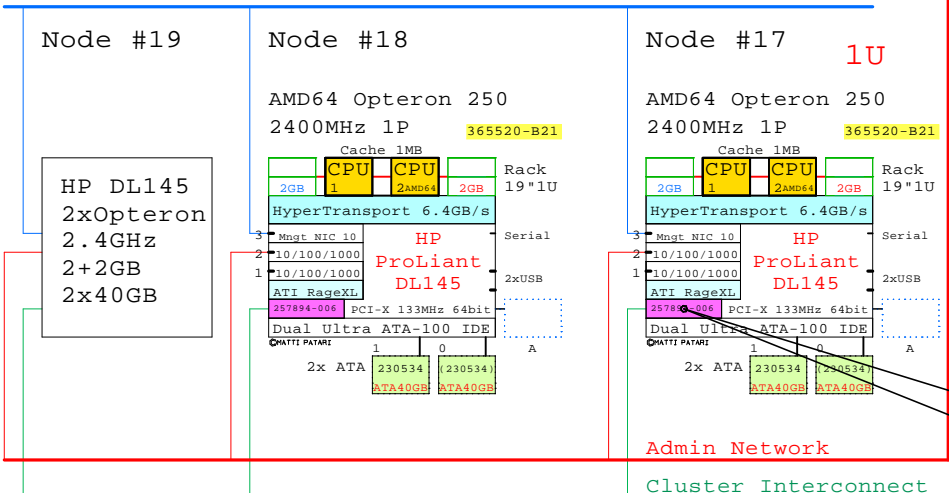

BOM for the Control Node DL585 and Switches

Part Number	Qty	Description
1	378020-421	1 HP ProLiant DL585 2.4GHz 1MB 2GB 2P AMD6
1.1	347708-B21	4 146.8GB 15000r U320 disk 1"
1.2	371047-B21	2 PC2700 1GB DDR SDRAM DIMM kit 2x512MB
2	257896-002	1 Myrinet 5-slot Switch Frame M3-E32 3U
2.1	257895-001	4 Myrinet 8-port FS Card M3-SW16-8F
2.2	262818-001	1 Myrinet SNMP Monitor Card M3-M
3	J4899A	1 ProCurve 2650 10/100-T 48+2=50 Port 1U
4	J4904A	1 ProCurve 2848 10/100/1000-T 44+4=48 Port

DL145

DL145

DL585

Compute Nodes: AMD64 Opteron

Console Network

Control Node:

45
ron

45
ron

Myrinet

Optional Storage

Compute and Control Node Options

DL145

DL585

DL145 Options

DL585 Options