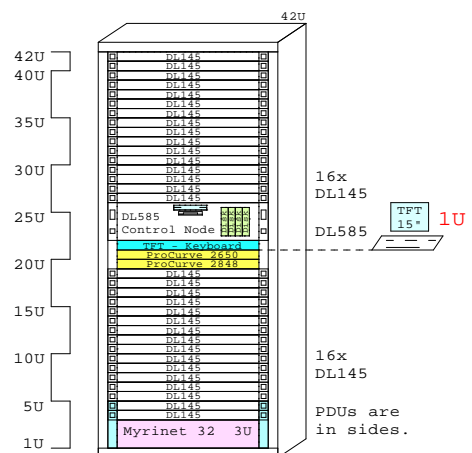

Compute Nodes: AMD64 Opteron

Console Network

Control Node:

45
ron

45
ron

Myrinet