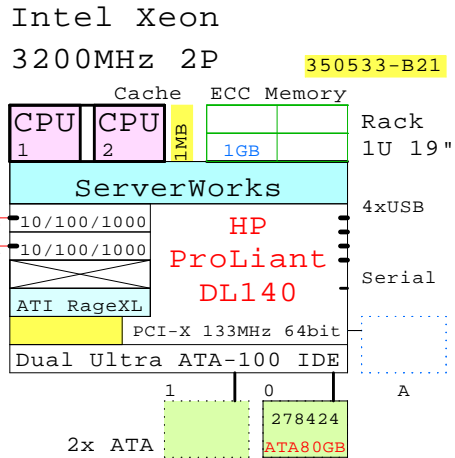

Gigabit

Part Number	Qty	Description
349043-B21	1	Intel Xeon 2400MHz-512k processor kit
350533-B21	1	DL140 2P 3200MHz 1GB UATA 80GB 1U rack
350534-B21	1	DL140 1P 2400MHz 512MB UATA 80GB 1U rack
350535-B21	1	DL140 2P 2400MHz 1GB UATA 80GB 1U rack
356533-B21	1	DL140 2P 3060MHz 1GB UATA 80GB 1U rack
359043-B21	1	DL140 1P 3060MHz 1GB UATA 80GB 1U rack
359047-B21	1	Intel Xeon 3060MHz-512k processor kit

When this diagram has influenced on your purchase decision, please let me know.
Matti.Patari@Kolumbus.fi GE-Architect.

For more detailed configuring, please consult the latest HP QuickSpecs.
Generated with fresh GOLDEN EGGS Software, Rev:09-Dec-2004

GOLDEN EGGS Visuals Helsinki	31-Jan-2005	GEIDL140a-2 Matti.Patari@Kolumbus.fi