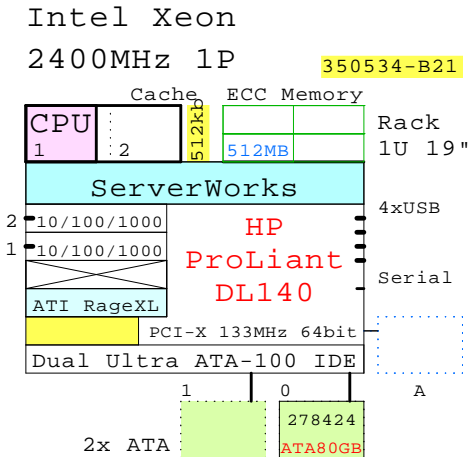

Gigabit

Part Number	Qty	Description
349043-B21	1	Intel Xeon 2400MHz-512k processor kit
350533-B21	1	DL140 2P 3200MHz 1GB UATA 80GB 1U rack
350534-B21	1	DL140 1P 2400MHz 512MB UATA 80GB 1U rack
350535-B21	1	DL140 2P 2400MHz 1GB UATA 80GB 1U rack
356533-B21	1	DL140 2P 3060MHz 1GB UATA 80GB 1U rack
359043-B21	1	DL140 1P 3060MHz 1GB UATA 80GB 1U rack
359047-B21	1	Intel Xeon 3060MHz-512k processor kit

When this diagram has influenced on your purchase decision, please let me know.
Matti.Patari@Kolumbus.fi GE-Architect.

For more detailed configuring, please consult the latest HP QuickSpecs.
Generated with fresh GOLDEN EGGS Software, Rev:09-Dec-2004

GOLDEN EGGS Visuals Helsinki	31-Jan-2005	GEIDL140a-2 Matti.Patari@Kolumbus.fi