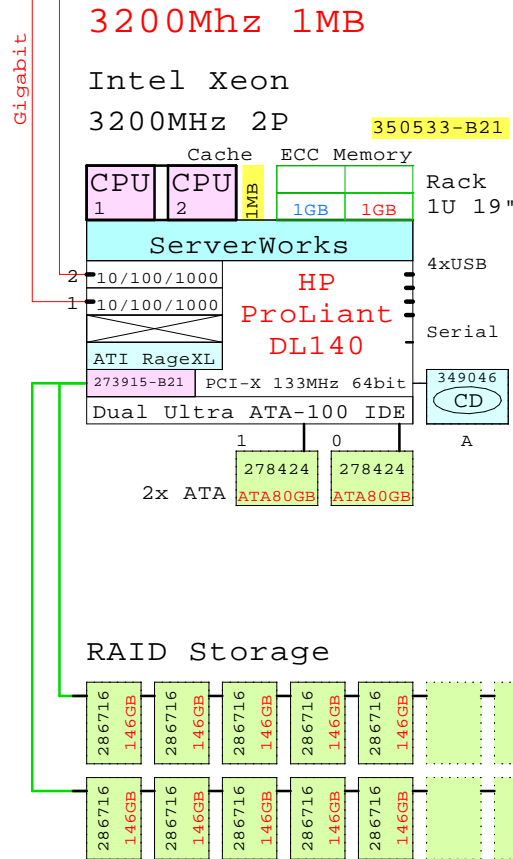

- MS Windows 2000 Server
- MS Windows 2000 Advanced Server
- MS Windows 2003 Standard Edition
- MS Windows 2003 Enterprise Edition
- MS Windows 2003 Web Edition
- Red Hat Linux AS/ES/WS 2.1
- United Linux 1.0

When this diagram has influenced on your purchase decision, please let me know.
Matti.Patari@Kolumbus.fi GE-Architect.

GOLDEN EGGS Visuals Helsinki	31-Jan-2005	GEIDL140a
	Matti.Patari@Kolumbus.fi	
ProLiant DL140 System 3060MHz GOLDEN EGGS Visuals, Helsinki