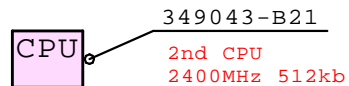

Gigabit

Part Number	Qty	Description
349043-B21	1	Intel Xeon 2400MHz-512k processor kit
350533-B21	1	DL140 2P 3200MHz 1GB UATA 80GB 1U rack
350534-B21	1	DL140 1P 2400MHz 512MB UATA 80GB 1U rack
350535-B21	1	DL140 2P 2400MHz 1GB UATA 80GB 1U rack
356533-B21	1	DL140 2P 3060MHz 1GB UATA 80GB 1U rack
359043-B21	1	DL140 1P 3060MHz 1GB UATA 80GB 1U rack
359047-B21	1	Intel Xeon 3060MHz-512k processor kit

When this diagram has influenced on your purchase decision, please let me know.
Matti.Patari@Kolumbus.fi GE-Architect.

For more detailed configuring, please consult the latest HP QuickSpecs.
Generated with fresh GOLDEN EGGS Software, Rev:09-Dec-2004

GOLDEN EGGS Visuals Helsinki	31-Jan-2005	GEIDL140a-2 Matti.Patari@Kolumbus.fi