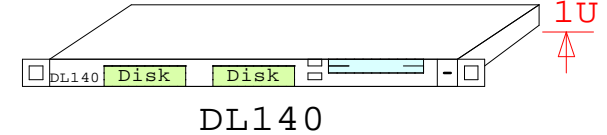

- MS Windows 2000 Server
- MS Windows 2000 Advanced Server
- MS Windows 2003 Standard Edition
- MS Windows 2003 Enterprise Edition
- MS Windows 2003 Web Edition
- Red Hat Linux AS/ES/WS 2.1
- United Linux 1.0

When this diagram has influenced on your purchase decision, please let me know.
Matti.Patari@Kolumbus.fi GE-Architect.

GOLDEN EGGS Visuals Helsinki	31-Jan-2005	GEIDL140a
	Matti.Patari@Kolumbus.fi	
ProLiant DL140 System 3060MHz GOLDEN EGGS Visuals, Helsinki