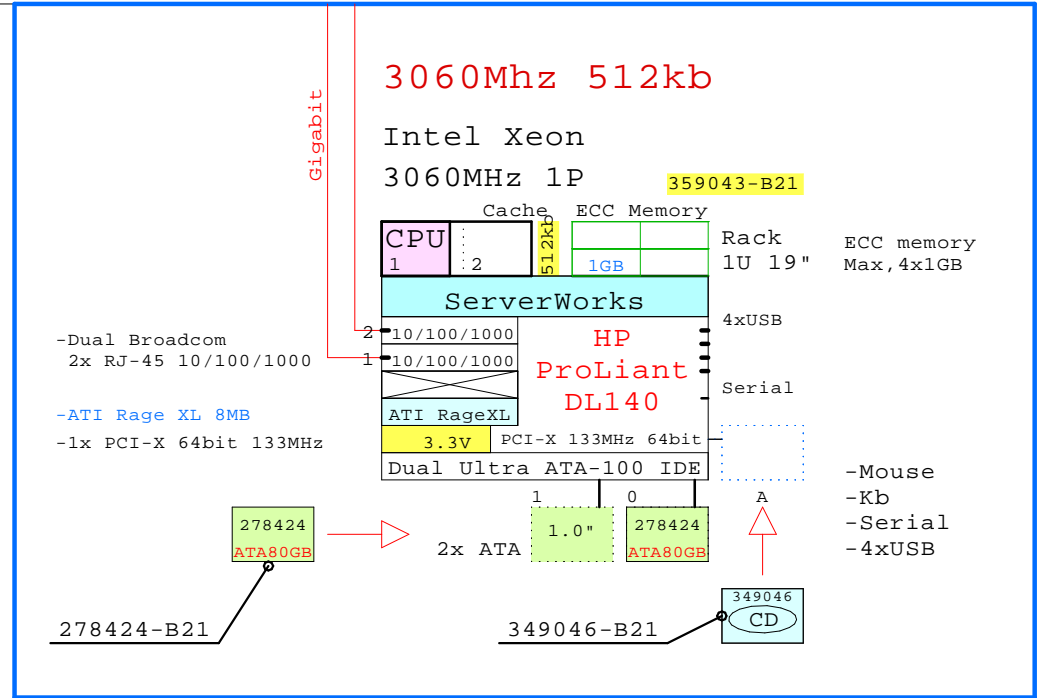

- MS Windows 2000 Server
- MS Windows 2000 Advanced Server
- MS Windows 2003 Standard Edition
- MS Windows 2003 Enterprise Edition
- MS Windows 2003 Web Edition
- Red Hat Linux AS/ES/WS 2.1
- United Linux 1.0

When this diagram has influenced on your purchase decision, please let me know.
Matti.Patari@Kolumbus.fi GE-Architect.

GOLDEN EGGS Visuals Helsinki	31-Jan-2005	GEIDL140a
	Matti.Patari@Kolumbus.fi	
ProLiant DL140 System 3060MHz GOLDEN EGGS Visuals, Helsinki