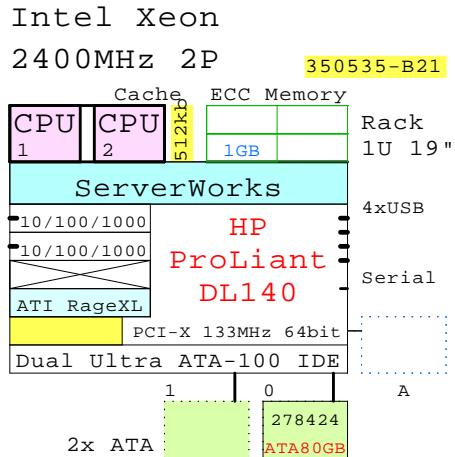

Gigabit

Part Number	Qty	Description
349043-B21	1	Intel Xeon 2400MHz-512k processor kit
350533-B21	1	DL140 2P 3200MHz 1GB UATA 80GB 1U rack
350534-B21	1	DL140 1P 2400MHz 512MB UATA 80GB 1U rack
350535-B21	1	DL140 2P 2400MHz 1GB UATA 80GB 1U rack
356533-B21	1	DL140 2P 3060MHz 1GB UATA 80GB 1U rack
359043-B21	1	DL140 1P 3060MHz 1GB UATA 80GB 1U rack
359047-B21	1	Intel Xeon 3060MHz-512k processor kit

When this diagram has influenced on your purchase decision, please let me know.
Matti.Patari@Kolumbus.fi GE-Architect.

For more detailed configuring, please consult the latest HP QuickSpecs.
Generated with fresh GOLDEN EGGS Software, Rev:09-Dec-2004

GOLDEN EGGS Visuals Helsinki	31-Jan-2005	GEIDL140a-2 Matti.Patari@Kolumbus.fi