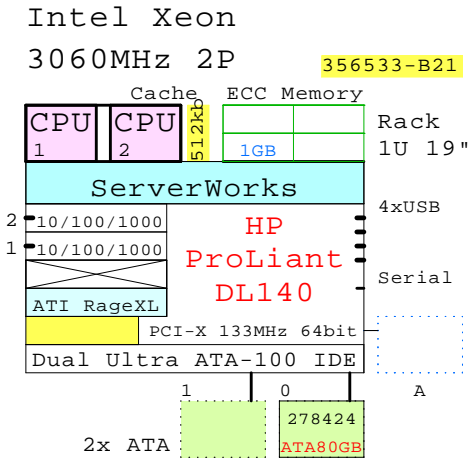

Gigabit

Part Number	Qty	Description
349043-B21	1	Intel Xeon 2400MHz-512k processor kit
350533-B21	1	DL140 2P 3200MHz 1GB UATA 80GB 1U rack
350534-B21	1	DL140 1P 2400MHz 512MB UATA 80GB 1U rack
350535-B21	1	DL140 2P 2400MHz 1GB UATA 80GB 1U rack
356533-B21	1	DL140 2P 3060MHz 1GB UATA 80GB 1U rack
359043-B21	1	DL140 1P 3060MHz 1GB UATA 80GB 1U rack
359047-B21	1	Intel Xeon 3060MHz-512k processor kit

When this diagram has influenced on your purchase decision, please let me know.
Matti.Patari@Kolumbus.fi GE-Architect.

For more detailed configuring, please consult the latest HP QuickSpecs.
Generated with fresh GOLDEN EGGS Software, Rev:09-Dec-2004

GOLDEN EGGS Visuals Helsinki	31-Jan-2005	GEIDL140a-2 Matti.Patari@Kolumbus.fi