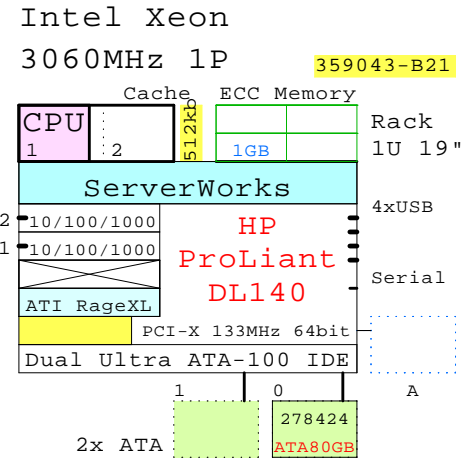

Gigabit

Part Number	Qty	Description
349043-B21	1	Intel Xeon 2400MHz-512k processor kit
350533-B21	1	DL140 2P 3200MHz 1GB UATA 80GB 1U rack
350534-B21	1	DL140 1P 2400MHz 512MB UATA 80GB 1U rack
350535-B21	1	DL140 2P 2400MHz 1GB UATA 80GB 1U rack
356533-B21	1	DL140 2P 3060MHz 1GB UATA 80GB 1U rack
359043-B21	1	DL140 1P 3060MHz 1GB UATA 80GB 1U rack
359047-B21	1	Intel Xeon 3060MHz-512k processor kit

When this diagram has influenced on your purchase decision, please let me know.
Matti.Patari@Kolumbus.fi GE-Architect.

For more detailed configuring, please consult the latest HP QuickSpecs.
Generated with fresh GOLDEN EGGS Software, Rev:09-Dec-2004

GOLDEN EGGS Visuals Helsinki	31-Jan-2005	GEIDL140a-2 Matti.Patari@Kolumbus.fi