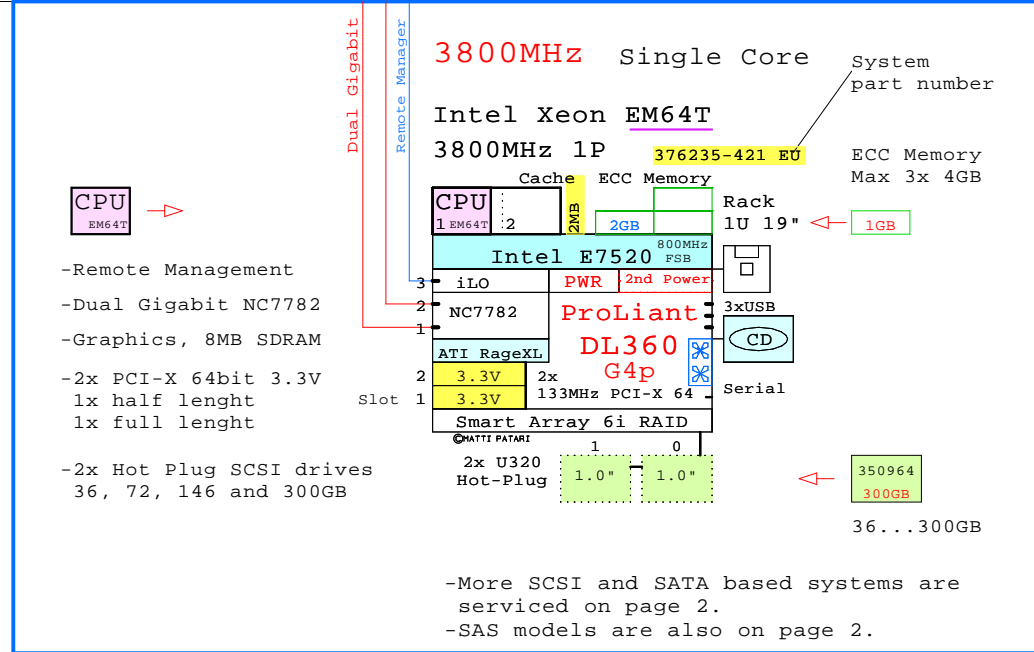

- MS Windows 2000 Server
- MS Windows 2003 Server
- Red Hat Linux
- SuSE Linux
- Novell NetWare
- Solaris

For Golden Eggs:
<http://www.LinuxHPC.org>

When this diagram has supported your planning process, please let me know. All feedback is also appreciated.
Matti.Patari@Kolumbus.fi GE-Architect.

© 2005 Matti Patari, All rights reserved.

GOLDEN EGGS Visuals™ Helsinki	05-Oct-2005	GEIDL360G4pa
	Matti.Patari@Kolumbus.fi	
HP ProLiant DL360 G4p EM64T 3800M		
GOLDEN EGGS Visuals, Helsinki		

For more detailed configuring, please consult the latest HP QuickSpecs.
Painted with Golden Eggs Software: 05-Oct-2005
All trademarks in this document are those of their owners.

DL360 G4p 2P