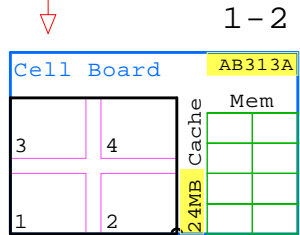

1600MHz IA64 Montecito

Dual Core

1-4 AB452A
CPU Dual IA64
 Dual Core
 1600MHz 24MB

OR
 1-4 AB584A
CPU Dual IA64
 Dual Core
 1600MHz 18MB

AB313A
 2GB
 AB453A
 1-8

Max memory
 8x8GBx4=256GB

AD147A
 1-4
 AD147A
 15k
 73GB
 36...300GB