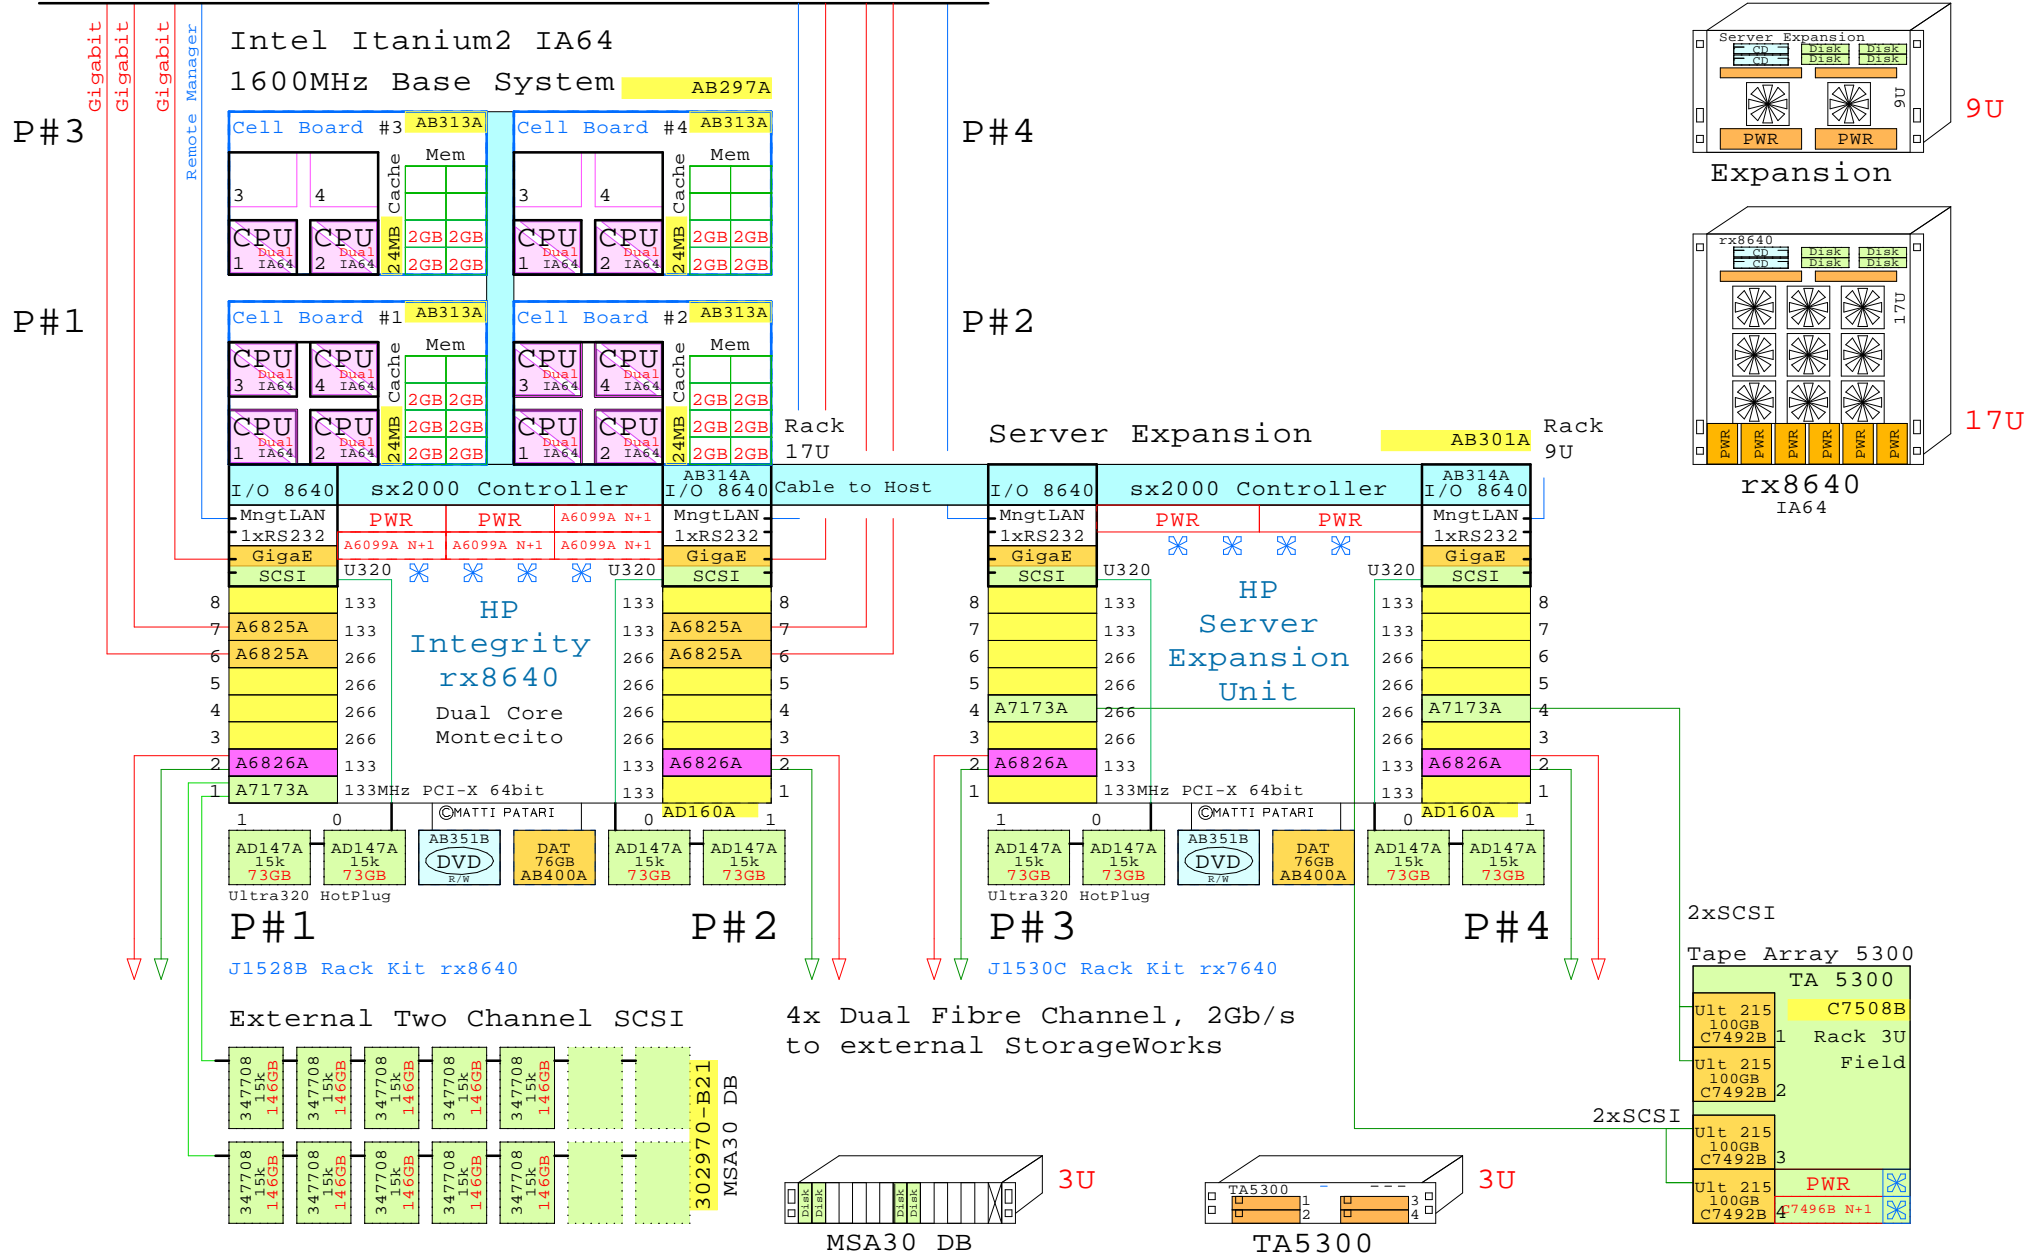

rx8640, Four Partitions

Link to the most fresh version of this document:
<http://goldeneggs.spyderbyte.com/geggs/GERx8640x.pdf>