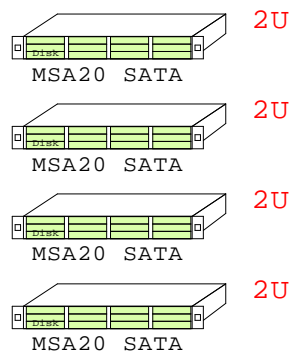

MSA20 storage products

Part Number	Qty	Description
273914-B21	1	Smart Array 6404/256 Ultra320 4-chan
273915-B21	1	Smart Array 6402/128 Ultra320 2-chan
335921-B21	4	MSA20 SATA Raid 12 slot Ultra320
349238-B21	1	160GB SATA Hot Plug 7200r disk 1"
349239-B21	1	250GB SATA Hot Plug 7200r disk 1"
395473-B21	1	500GB SATA Hot Plug 7200r disk 1"

Smart Array 6404/256

One 3feet VHDCI-VHDCI cable included in each MSA20

MSA20 SATA Storage, 4x3TB