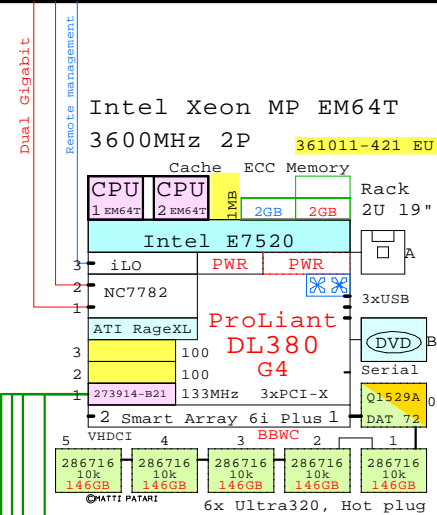

273915-B21

Smart Array 6402/128

One or two VHDCI-VHDCI cables included in MSA30.

Smart Array 6404/256

MSA30 Dual Bus SCSI Storage

SCSI Disks

286776-15k 36GB	1.0"	286776-B22	36G 15k U320
286778-15k 72GB	1.0"	286778-B22	72G 15k U320
347708-15k 146GB	1.0"	347708-B22	146G 15k U320
350964-10k 300GB	1.0"	350964-B22	300G 10k U320

BOM for the DL380 G4 host

Part Number	Qty	Description
286716-B22	5	146.8GB 10000r U320 disk 1"
343056-B21	1	2GB PC2 PC3200 DDR2 SDRAM kit (2x1GB)
361011-421	1	DL380 G4 2P 3600MHz-1MB 2GB EM64T 2U
Q1529A	1	HP DAT 72 Tape Drive Hot-Plug

MSA30 storage products

Part Number	Qty	Description
273914-B21	1	Smart Array 6404/256 Ultra320 4-chan
273915-B21	1	Smart Array 6402/128 Ultra320 2-chan
286776-B22	1	36GB 15000r U320 disk 1"
286778-B22	1	72.8GB 15000r U320 disk 1"
302969-B21	2	MSA30 Single Buss Ultra320 14x1"
302970-B21	1	MSA30 Dual Buss Ultra320 7+7 1"
347708-B21	1	146.8GB 15000r U320 disk 1"
350964-B22	1	300GB 10000r U320 disk 1"

For Golden Eggs:
<http://www.LinuxHPC.org>
<http://goldeneggs.spyderbyte.com/>

When this diagram has supported your planning process, please let me know. Your comments are appreciated. Matti.Patari@Kolumbus.Fi GE-Painter.

© 2005 Matti Patari, All rights reserved.

GOLDEN EGGS Visuals™ Helsinki	29-Dec-2005	GTMSA30a Matti.Patari@Kolumbus.fi

HP StorageWorks MSA30, SCSI
GOLDEN EGGS Visuals, Helsinki

MSA30 SCSI

For more detailed configuring, please consult the latest HP QuickSpecs.
Painted with Golden Eggs Software: 29-Dec-2005
All trademarks in this document are those of their owners.