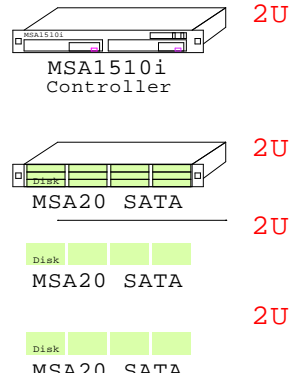

MSA1510i IP SAN Gigabit Ethernet

SATA

SC

ProCurve 2708
10/100/1000-T8
J4898A

Gigabit Ethernet

SATA

SATA Disks:
8x12x 500GB
= 48TB

1U

2U

2U

2U

2U

2U

2U

2U

2U

2U

18U

MSA15
shelv

One I
can c
ONE S
or
TWO S

BOM for MSA1510i with SATA disks

Part Number	Qty	Description
1	AA537A	1 MSA1510i iSCSI RAID Array 256MB Rack 2U
1.1	218231-B22	1 MSA1000 Redundant Controller 256MB
1.1.1	254786-B21	1 256MB cache module for Smart Array cntrl
1.2	254786-B21	1 256MB cache module for Smart Array cntrl
1.3	335921-B21	8 MSA20 SATA Raid 12 slot Ultra320
1.4	AA988A	3 MSA1500 SCSI I/O Dual channel module
1.5	AD538A	1 MSA1510i iSCSI I/O module, 2xGigE-ports
2	349238-B21	1 160GB SATA Hot Plug 7200r disk 1"
3	349239-B21	1 250GB SATA Hot Plug 7200r disk 1"
4	395473-B21	1 500GB SATA Hot Plug 7200r disk 1"