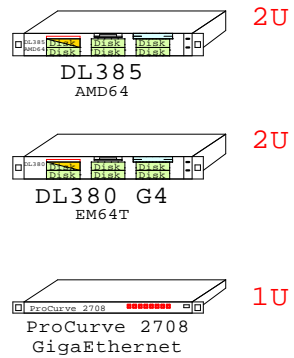

MSA1510i IP SAN Gigabit Ethernet

SATA

SC

ProCurve 2708
10/100/1000-T8
J4898A

Gigabit Ethernet

SATA

SATA Disks:
8x12x 500GB
= 48TB

1U

2U

2U

2U

2U

2U

2U

2U

2U

2U

18U

MSA15
shelv

One I
can c
ONE S
or
TWO S

BOM for MSA1510i with SATA disks

Part Number	Qty	Description
1	AA537A	1 MSA1510i iSCSI RAID Array 256MB Rack 2U
1.1	218231-B22	1 MSA1000 Redundant Controller 256MB
1.1.1	254786-B21	1 256MB cache module for Smart Array cntrl
1.2	254786-B21	1 256MB cache module for Smart Array cntrl
1.3	335921-B21	8 MSA20 SATA Raid 12 slot Ultra320
1.4	AA988A	3 MSA1500 SCSI I/O Dual channel module
1.5	AD538A	1 MSA1510i iSCSI I/O module, 2xGigE-ports
2	349238-B21	1 160GB SATA Hot Plug 7200r disk 1"
3	349239-B21	1 250GB SATA Hot Plug 7200r disk 1"
4	395473-B21	1 500GB SATA Hot Plug 7200r disk 1"