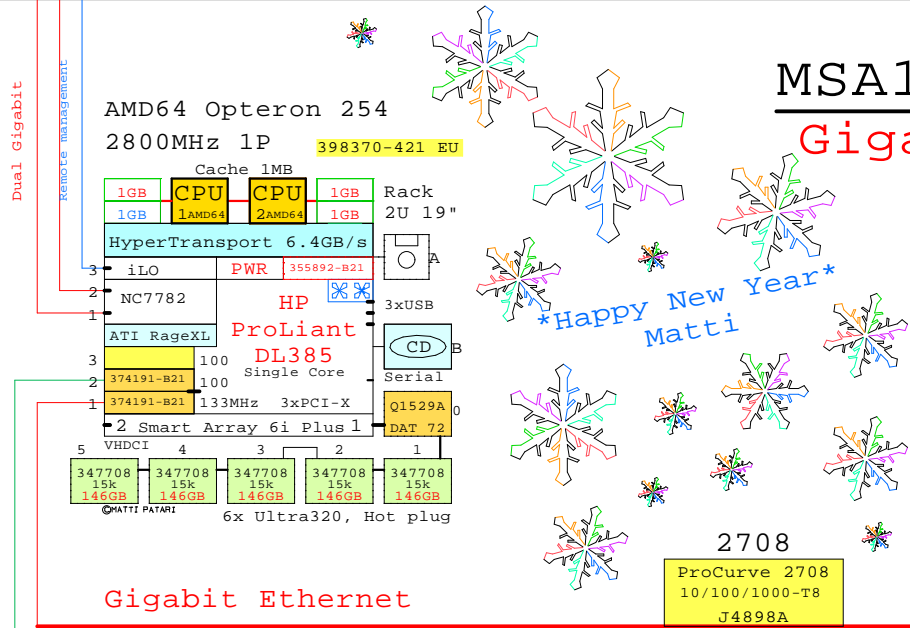

MSA1510i IP SAN Gigabit Ethernet

SATA

SC

ProCurve 2708
10/100/1000-T8
J4898A

Gigabit Ethernet

SATA

SATA Disks:
8x12x 500GB
= 48TB

1U