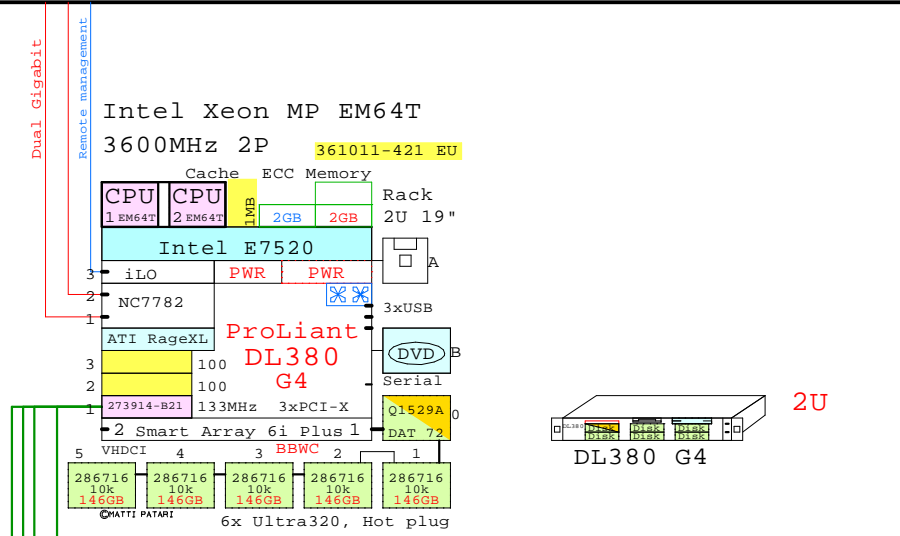

273915-B21
Smart Array
6402/128

BOM for the DL380 G4 host

Part Number	Qty	Description
286716-B22	5	146.8GB 10000r U320 disk 1"
343056-B21	1	2GB PC2 PC3200 DDR2 SDRAM kit(2x1GB)
361011-421	1	DL380 G4 2P 3600MHz-LMB 2GB EM64T 2U
Q1529A	1	HP DAT 72 Tape Drive Hot-Plug

MSA20 storage products

Part Number	Qty	Description
273914-B21	1	Smart Array 6404/256 Ultra320 4-chan
273915-B21	1	Smart Array 6402/128 Ultra320 2-chan
335921-B21	4	MSA20 SATA Raid 12 slot Ultra320
349238-B21	1	160GB SATA Hot Plug 7200r disk 1"
349239-B21	1	250GB SATA Hot Plug 7200r disk 1"
395473-B21	1	500GB SATA Hot Plug 7200r disk 1"

Smart Array 6404/256

One 3feet VHDCI-VHDCI cable included in each MSA20

MSA20 SATA Storage, 4x3TB

SATA Disks

- 349238 SATA160 349238-B21 160GB 7.2k SATA
- 349239 SATA250 349239-B21 250GB 7.2k SATA
- 395473 SATA500 395473-B21 500GB 7.2k SATA

For Golden Eggs:
<http://www.LinuxHPC.org>
<http://goldeneggs.spyderbyte.com/>

When this diagram has supported your planning process, please let me know. Your comments are appreciated. Matti.Patari@Kolumbus.Fi GE-Painter.

© 2005 Matti Patari, All rights reserved.

GOLDEN EGGS Visuals™ Helsinki	29-Dec-2005	GTMSA20a Matti.Patari@Kolumbus.fi

HP StorageWorks MSA20, SATA
GOLDEN EGGS Visuals, Helsinki

MSA20 SATA

For more detailed configuring, please consult the latest HP QuickSpecs.
Painted with Golden Eggs Software: 29-Dec-2005
All trademarks in this document are those of their owners.